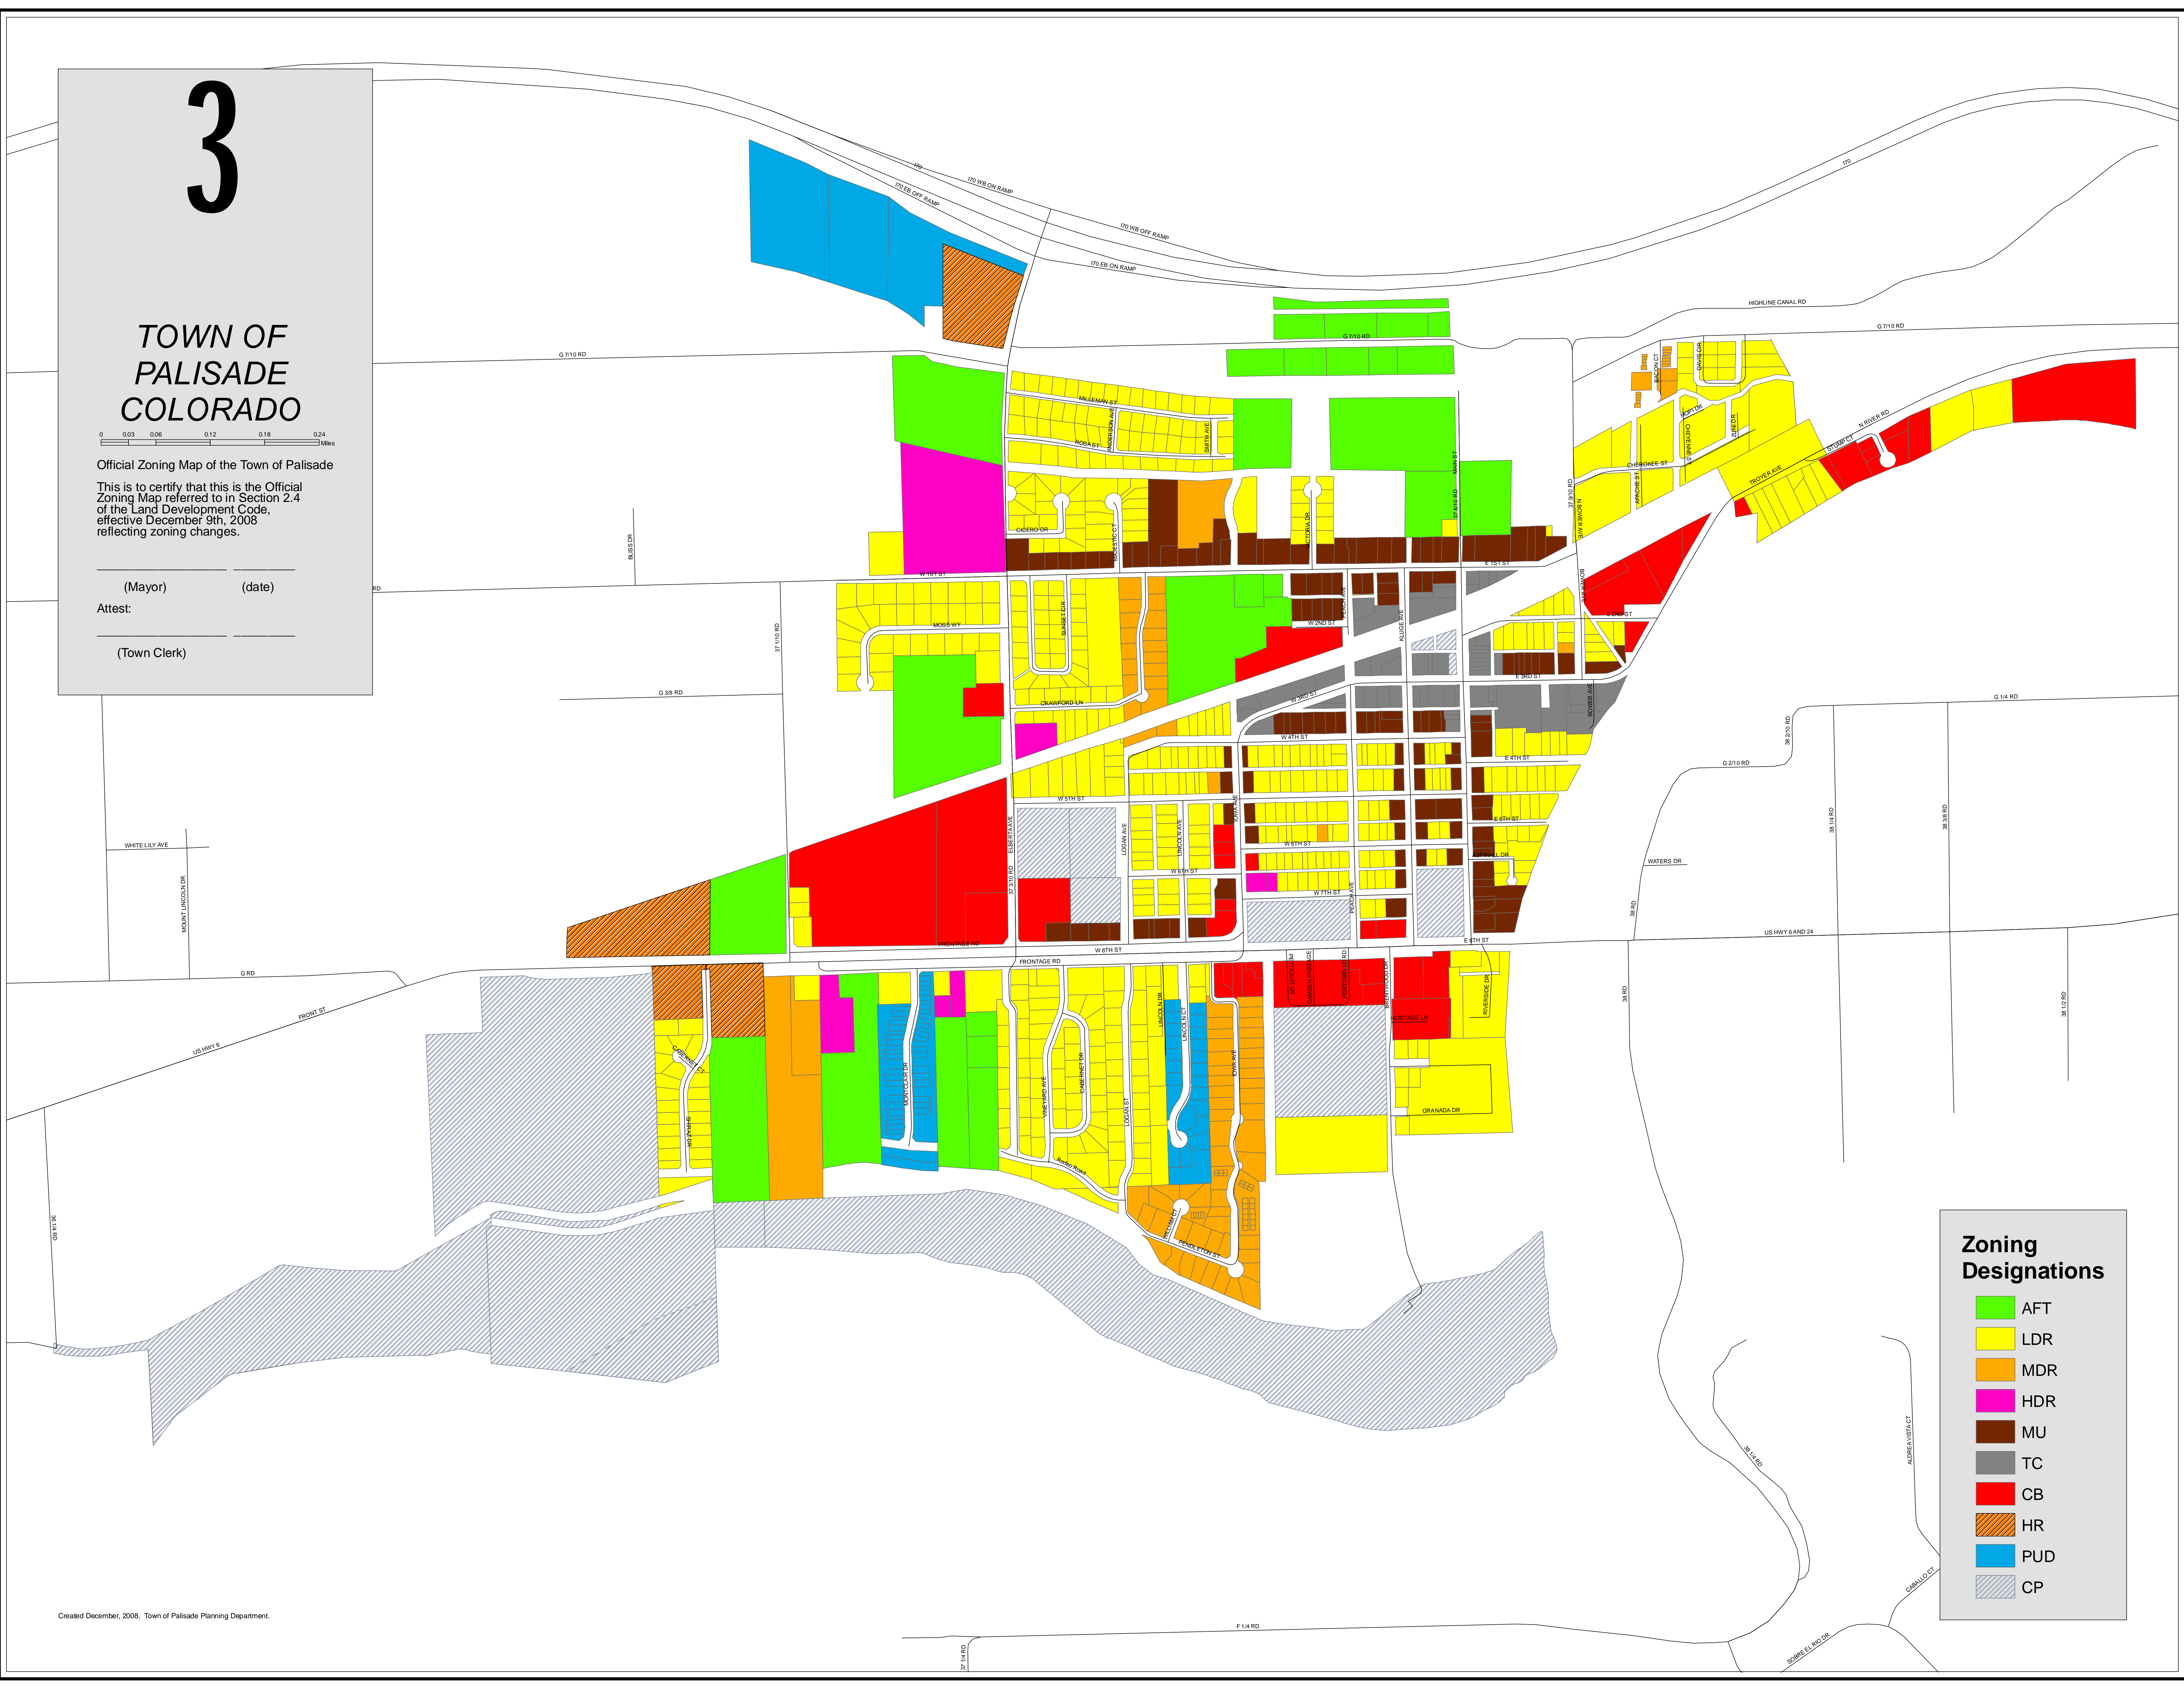

3

TOWN OF PALISADE COLORADO

0 0.03 0.06 0.12 0.18 0.24 Miles

Official Zoning Map of the Town of Palisade

This is to certify that this is the Official Zoning Map referred to in Section 2.4 of the Land Development Code, effective December 9th, 2008 reflecting zoning changes.

(Mayor) (date)
Attest:
(Town Clerk)

Zoning Designations

- AFT
- LDR
- MDR
- HDR
- MU
- TC
- CB
- HR
- PUD
- CP